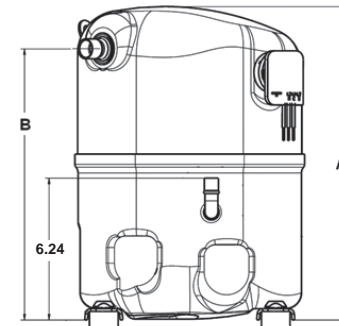

Model	ARI Capacity Btu/hr	RLA Amps (TF5/TFD)	Run Cap MFD / Volts	Start Cap. (Low-High / Volts)	Relay P/N	Height Inches (A)	Suction Height Inches (B)	Weight Lbs.
CR16K6-PFV	16300	9.6	25/370	43-52 / 330	040-0166-15	13.19	11.26	61
CR18K6-PFV	18000	10.4	25/370	43-52 / 330	040-0166-15	13.19	11.26	61
CR18K6-TFD	17700	3.07	N/A	N/A	N/A	13.19	11.26	61
CR20K6-PFV	19600	10.7	30/370	43-52 / 330	040-0166-19	13.19	11.26	61
CR22K6-PFV	22100	10.9	30/370	43-52 / 330	040-0166-19	13.19	11.26	61
CR22K6-TF5/D	22000	7.5/3.9	N/A	N/A	N/A	13.31	11.38	59
CR24K6-PFV	24500	12.4	35/370	43-52 / 330	040-0166-15	13.44	11.51	63
CR24K6-TF5/D	24000	7.7/4	N/A	N/A	N/A	13.44	11.51	60
CR26K6-PFV	26200	13.6	35/370	43-52 / 330	040-0001-60	13.56	11.63	65
CR28K6-PFV	28200	15.3	35/370	43-52 / 330	040-0166-19	13.56	11.63	64
CR28K6-TF5/D	28100	10/4.8	N/A	N/A	N/A	13.56	11.63	61
CR30K6-PFV	30000	16	35/370	43-52 / 330	040-0166-15	13.81	11.88	66
CR30K6-TF5/D	29800	10.4/4.9	N/A	N/A	N/A	13.81	11.88	63
CR32K6-PFV	32000	16.1	35/440	43-52 / 330	040-0166-14	13.81	11.88	66
CR32K6-TF5/D	31900	10/5.1	N/A	N/A	N/A	13.81	11.88	63
CR34K6-PFV	34500	16.6	50/370	64-77 / 330	040-0166-15	14.06	12.13	67
CR35K6-PFV	35000	18	40/370	64-77 / 330	040-0166-15	14.06	12.13	67
CR35K6-TF5/D	34900	11.4/4.8	N/A	N/A	N/A	14.06	12.13	65
CR38K6-PFV	38200	19	40/440	72-86 / 330	040-0166-19	14.31	12.38	70
CR38K6-TF5/D	37900	11.9/5.9	N/A	N/A	N/A	14.31	12.38	67
CR42K6-PFV	41900	20.4	40/440	64-77 / 330	040-0166-27	14.56	12.63	74
CR42K6-TF5/D	41700	14/6.4	N/A	N/A	N/A	14.56	12.63	69
CR47KQ-PFV	47500	24.6	45/440	64-77 / 330	040-0166-18	14.81	14.68	77
CR47KQ-TF5/D	47200	16/8.2	N/A	N/A	N/A	14.81	14.68	77
CR53KQ-PFV	53300	29	60/440	64-77 / 330	040-0166-18	14.81	14.68	77
CR53KQ-TF5/D	53200	18/9.1	N/A	N/A	N/A	14.81	14.68	77
CRPQ-0450-PFV	55400	30.7	45/440	64-77 / 330	040-0166-27	15.88	15.5	87
CRT5-0450-PFV	54100	30.7	45/440	64-77 / 330	040-0166-27	15.88	15.5	84
CRTQ-0450-PFV	54300	30.7	45/440	64-77 / 330	040-0166-27	15.88	15.5	84
CRP5-0450-PFV	58400	30.7	45/440	64-77 / 330	040-0166-27	15.88	15.5	87
CRT5-0450-TF5/D	54800	19.6/10.4	N/A	N/A	N/A	15.88	15.5	84
CRTQ-0450-TF5/D	54500	19.6/10.4	N/A	N/A	N/A	15.88	15.5	84
CRP5-0450-TF5/D	57000	19.6/10.4	N/A	N/A	N/A	15.88	15.5	82
CRPQ-0450-TF5/D	57300	19.6/10.4	N/A	N/A	N/A	15.88	15.5	82
CRN5-0500-PFV	60600	34.7	55/440	108-130 / 330	040-0166-27	16.12	15.68	91
CRNQ-0500-PFV	61100	34.3	55/440	108-130 / 330	040-0166-27	16.12	15.68	91
CRN5-0500-TF5/D	61300	21.4/9.6	N/A	N/A	N/A	16.12	15.68	90
CRNQ-0500-TF5/D	61500	21.4/9.6	N/A	N/A	N/A	16.12	15.68	90

Notes CRK6
Mounting pattern 7.5" x 7.5"
Length 10.22" by width 9.65"
Suction diameter 3/4" straight
Add 0.28" to height if grommets included
Discharge height is 6.24"