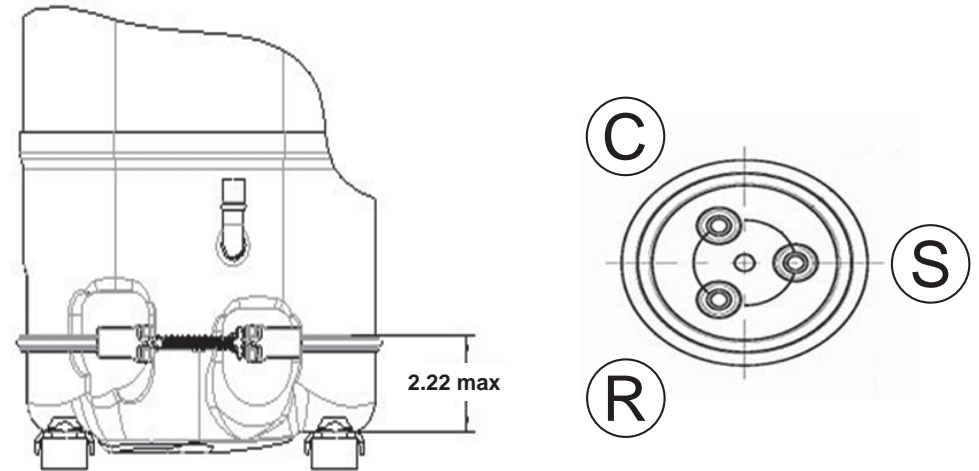

Crank Case Heater Mounting Location

Additional Information

CR ACCESSORIES GUIDE		PART NUMBERS			
Part Name	Description	CRK6	CR47KQ	CR53KQ	5 Ton
Round Fence		x			
Rectangular Fence				x	x
Square Fence			x		
Molded Plug	10 Gage	529-0060-04			
	14 Gage	529-0060-05			
Mounting Parts	PFV, PFJ, PFZ (Single Phase)	527-0044-08			527-0116-00
	TF5, TFD, TFE, TFM (Three Phase)				
Poly Crank Case Heater	PFV, PFJ, PFZ, TF5	018-0088-00			018-0088-04
	TFD, TFE, TFM	018-0088-01			018-0088-05
Conduit Box Crank Case Heater	PFV, PFZ, PFJ, TF5	918-0076-02 (2011)			TBD
	TFD, TFE, TFM	918-0076-03 (2011)			TBD
Fitting Kit		536-0177-00	TBD		
2 port Service valve kit	7/8" ID		998-0510-90		
2 port Service valve kit	5/8" ID	998-0510-69			
Power Cable Conduit Kit		998-0529-04 (2011)			
Rotalock Adaptors	(Suction & Discharge)	998-0334-00	998-0334-01		
Rotalock Adaptors	(Suction Only)	998-0034-01	998-0034-02		
Rotalock Adaptors With port	(Suction Only)	998-0034-40 / 034-0168-00