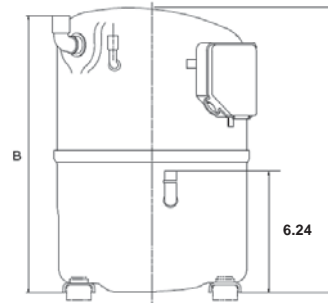

Notes Large CRKQ
Mounting pattern 7.5" x 7.5"
Length 10.62" by width 9.23"
Suction diameter 7/8" elbow up
Add 0.28" to height if grommets included
Discharge height is 6.24"