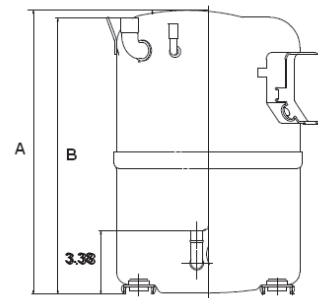

Notes CRK6
 Mounting pattern 7.5" x 7.5"
 Length 10.22" by width 9.65"
 Suction diameter 3/4" straight
 Add 0.28" to height if grommets included
 Discharge height is 6.24"

Notes Large CRKQ
 Mounting pattern 7.5" x 7.5"
 Length 10.62" by width 9.23"
 Suction diameter 7/8" elbow up
 Add 0.28" to height if grommets included
 Discharge height is 6.24"