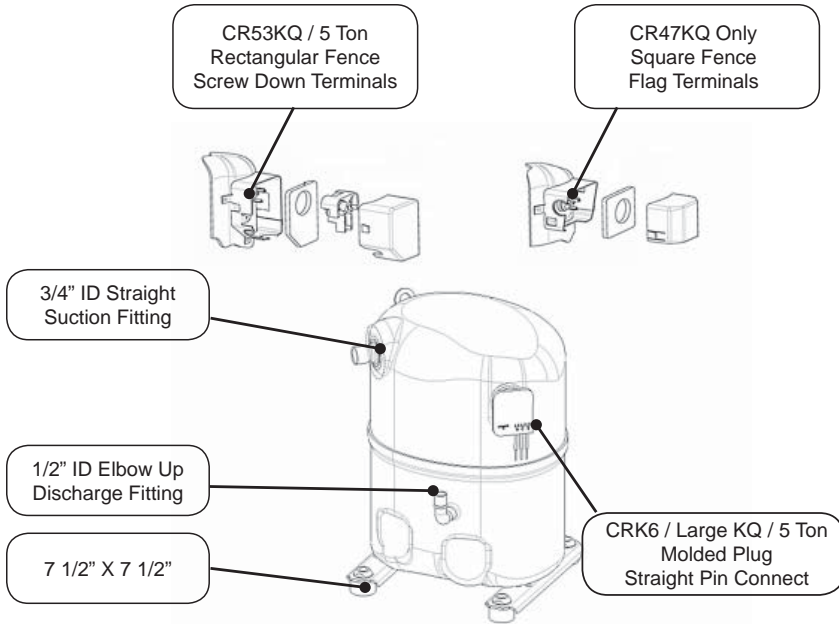

Configuration Details